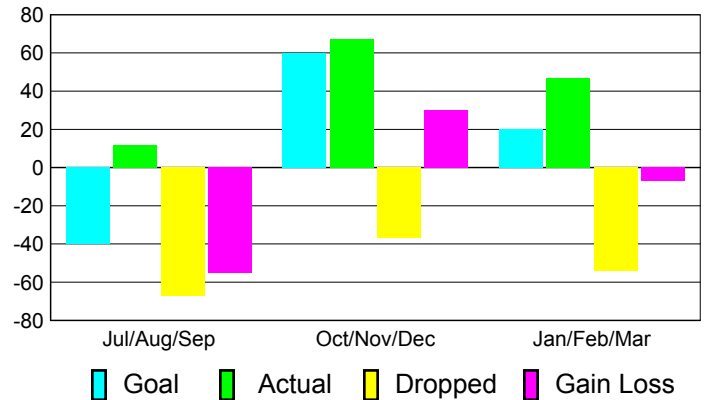

Membership Results 2010-2011

Goal, New, Dropped, Gain/Loss

Comparison of Membership Gain/Loss

Current Year Compared to the Previous Year